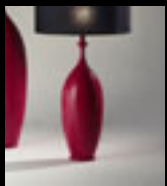

Articolo: TY06
Lampada tavolo
D 35 H 66
Max 1x100W E27
Ceramica dipinta a mano, paralume pongè nero.

pg. 93

Article: TY06
Table lamp
D 35 H 66
Max 1x100W E27
Hand painted ceramic, pongè black lampshade.

pg. 93 Artikel: TY06
Tischlampe
D 35 H 66
Max 1x100W E27
Handdekoriert Ceramic, pongè schwarz Schirm.

pg. 93