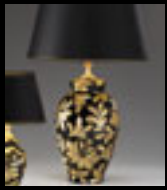

Articolo: TY88
Lampada tavolo
D 50 H 82
Max 1x100W E27
Ceramica dipinta a mano, paralume chinette nero + oro.

pg. 83 Article: TY88
Table lamp
D 50 H 82
Max 1x100W E27
Hand painted ceramic, chinette black + gold lampshade.

pg. 83 Artikel: TY88
Tischlampe
D 50 H 82
Max 1x100W E27
Handdekoriert Keramik, chinette schwrz + Gold Schirm.